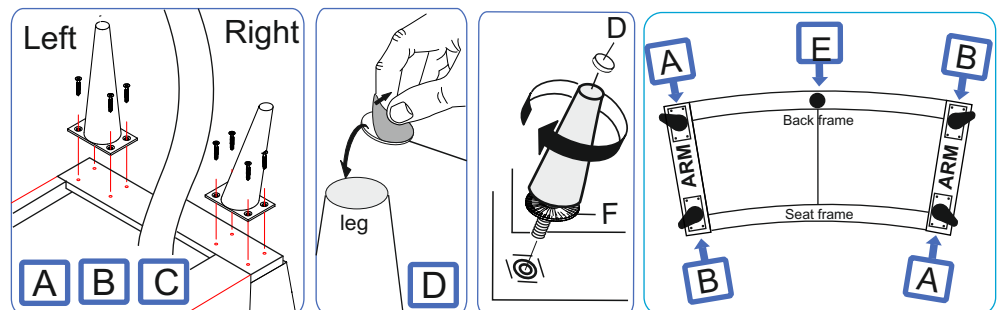

COUNTY / MONTANA

3-seater curved

Components - Fittings

Important!

The legs must be checked after some time of using.
If is it necessary tightened / screwed again.

COUNTY / MONTANA

3-seater curved

Components - Fittings

Important!

The legs must be checked after some time of using.
If is it necessary tightened / screwed again.