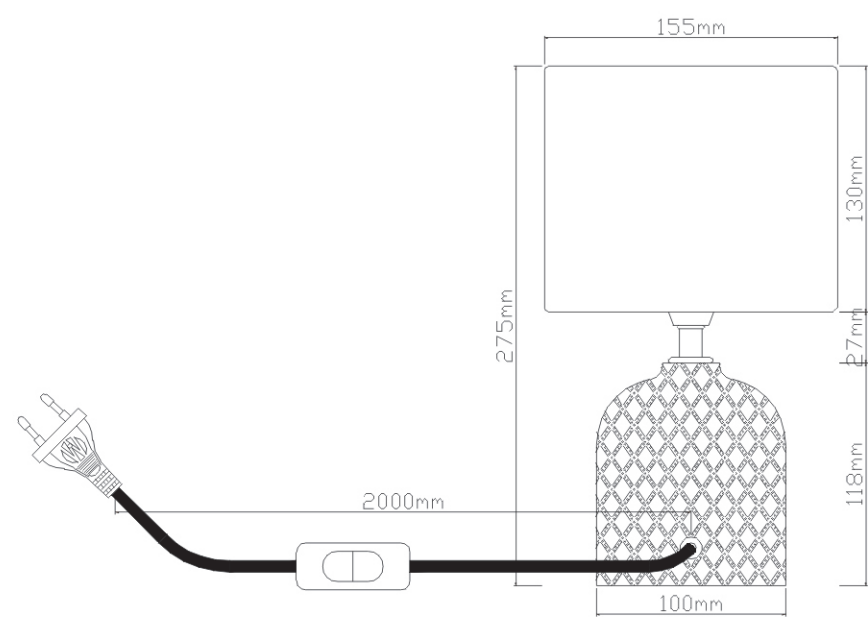

### Assembly instructions

1. Assemble the lamp according to the drawing.
2. Never change or modify the product. The external flexible cable and cord for this product are not replaceable. If the cable or cord is damaged the product shall be discarded.

### Specifications

Model No: M1949057, M1949060

Voltage: 220-240V

Power: MAX 1x40W E14

For indoor use only.

For dry and clean indoor environment

Don't throw the article into normal domestic waste but hand it in for recycling. In this way you have a big hand in environmental protection. Please ask your local government for next staging area.

Mio AB, Fågelviksleden 2 S-54350 TIBRO Sweden, www.mio.se

Mio

25.4x19cm、70克、单面印黑